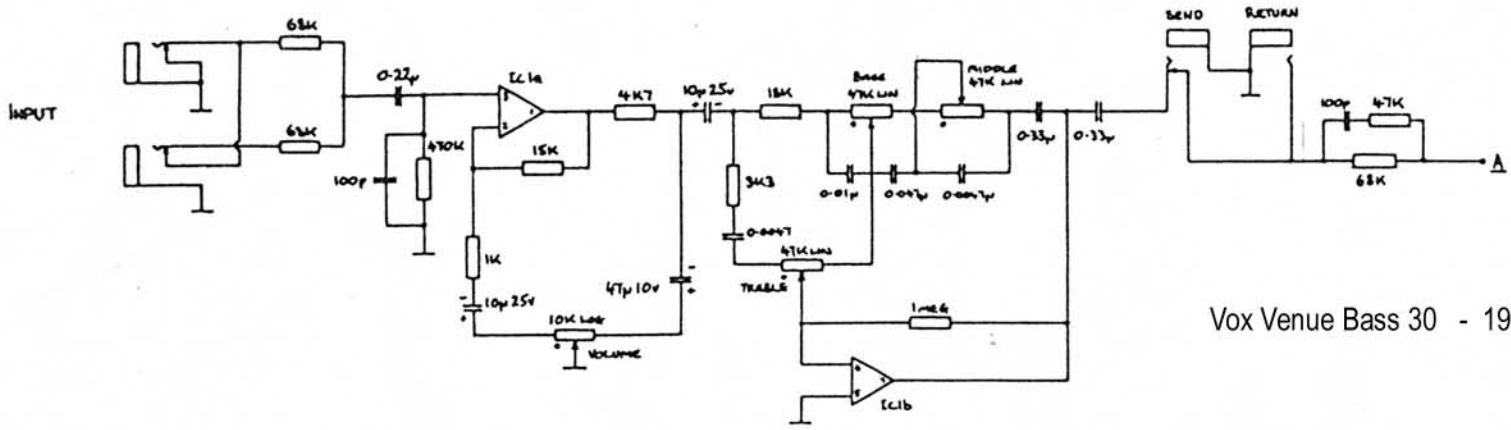

PRE-AMPLIFIER AF 44

Vox Venue Bass 30 - 1984

POWER AMPLIFIER AF 44

POWER SUPPLY UNIT. AF 35

- NOTES:
- 1 ALL ICs 4558 DUAL OPERATIONAL AMPLIFIERS.
 - 2 $\pm 16V$ SUPPLY FOR PRE AMP IS OBTAINED THROUGH 2 1K $\frac{1}{2}$ WATT RESISTORS WITH 2 16V ZENER DIODES (BZX 61 C-16) TO EARTH TO GIVE LOW CURRENT REGULATION. ALSO THERE ARE 2 0.1µF CAPACITORS AND 2 1000µF 16V CAPACITORS BETWEEN THE SUPPLY LINES AND EARTH (0V)
 - 3 BC 550'S MAY BE 162'S OR 171'S.