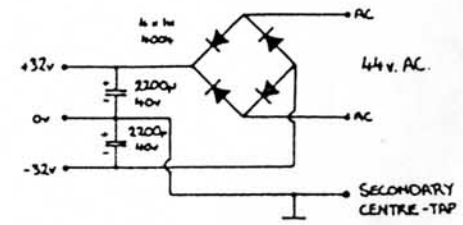

PRE-AMPLIFIER AF 44

Vox Venue Bass 30 - 1984

POWER AMPLIFIER AF 44

POWER SUPPLY UNIT. AF 35

- NOTES:
- 1 ALL ICs 4558 DUAL OPERATIONAL AMPLIFIERS.
 - 2 $\pm 16V$ SUPPLY FOR PRE AMP IS OBTAINED THROUGH 2 1K $\frac{1}{2}$ WATT RESISTORS WITH 2 16V ZENER DIODES (BZX 61 C-16) TO EARTH TO GIVE LOW CURRENT REGULATION. ALSO THERE ARE 2 0.1µF CAPACITORS AND 2 1000µF 16V CAPACITORS BETWEEN THE SUPPLY LINES AND EARTH (0V)
 - 3 BC 550'S MAY BE 162'S OR 171'S.