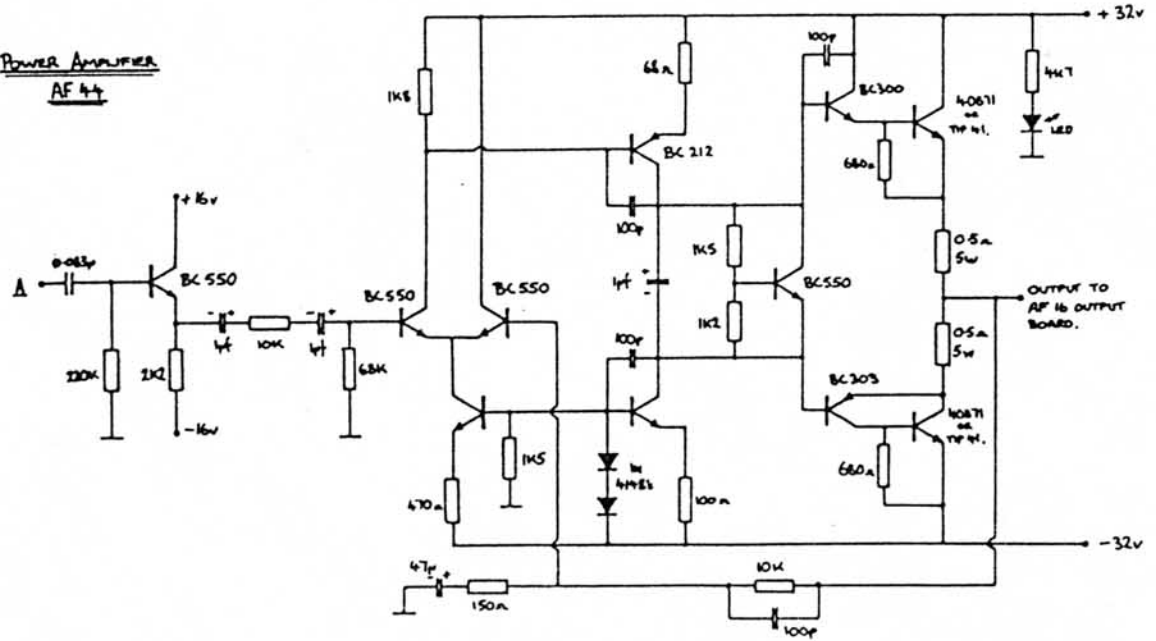

PRE-AMPLIFIER AF 44

Vox Venue Bass 30 - 1984

POWER AMPLIFIER AF 44

POWER SUPPLY UNIT. AF 35

- NOTES:
- 1 ALL ICs 4558 DUAL OPERATIONAL AMPLIFIERS.
 - 2 $\pm 16V$ SUPPLY FOR PRE AMP IS OBTAINED THROUGH 2 1K $\frac{1}{2}$ WATT RESISTORS WITH 2 16V ZENER DIODES (BZX 61 C-16) TO EARTH TO GIVE LOW CURRENT REGULATION. ALSO THERE ARE 2 0.1µF CAPACITORS AND 2 1000µF 16V CAPACITORS BETWEEN THE SUPPLY LINES AND EARTH (0V)
 - 3 BC 550'S MAY BE 162'S OR 171'S.