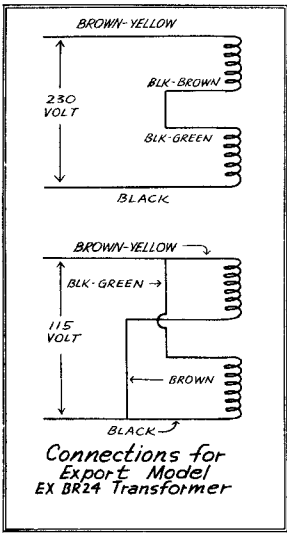

12K8

12SH7

12C8

12A6

IF = 456 kc.

# Heathkit BROADCAST RECEIVER

MODEL BR-1

The HEATH COMPANY  
BENTON HARBOR, MICHIGAN