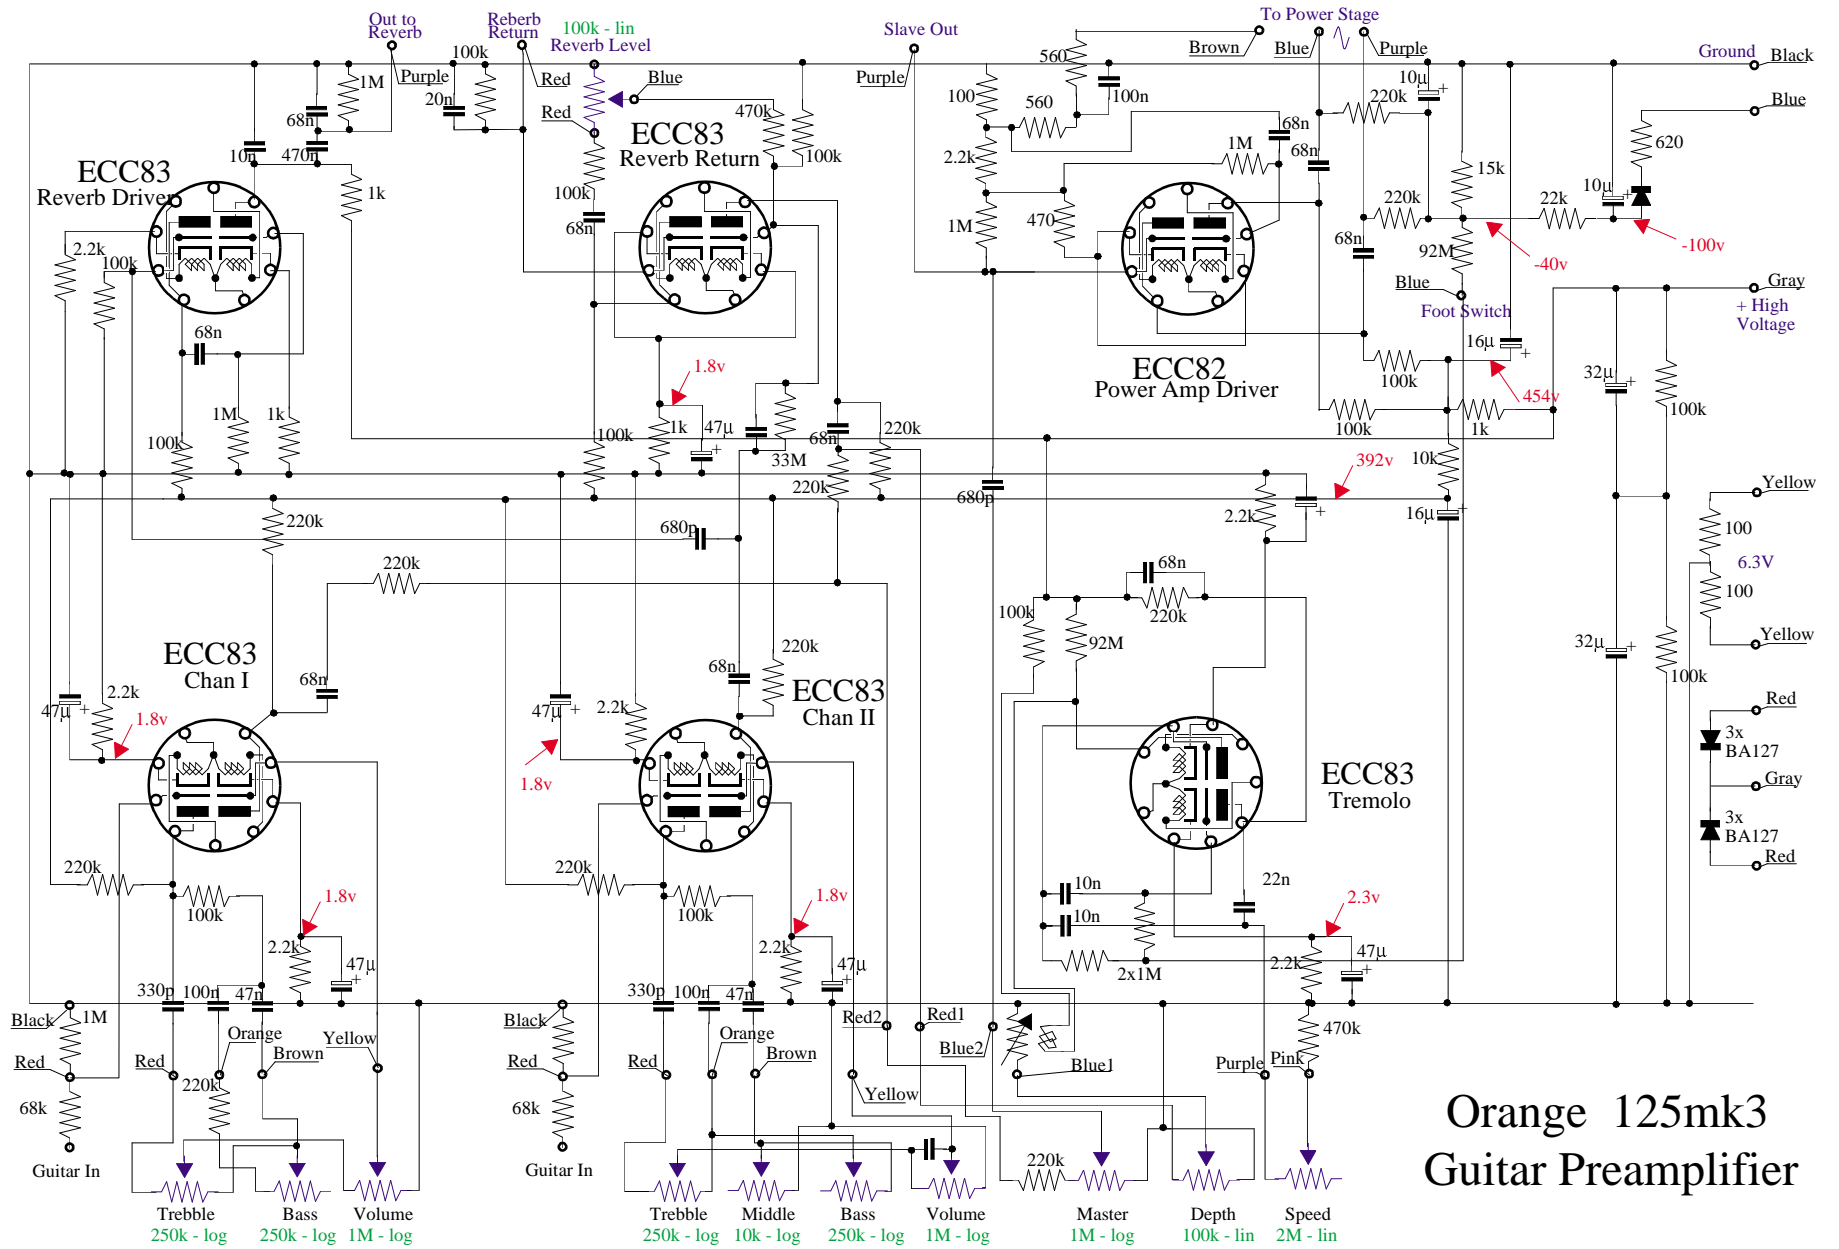

Orange Preamp Section - Channel II

Orange 125mk3
Power Section

Orange 125mk3
Guitar Preamplifier