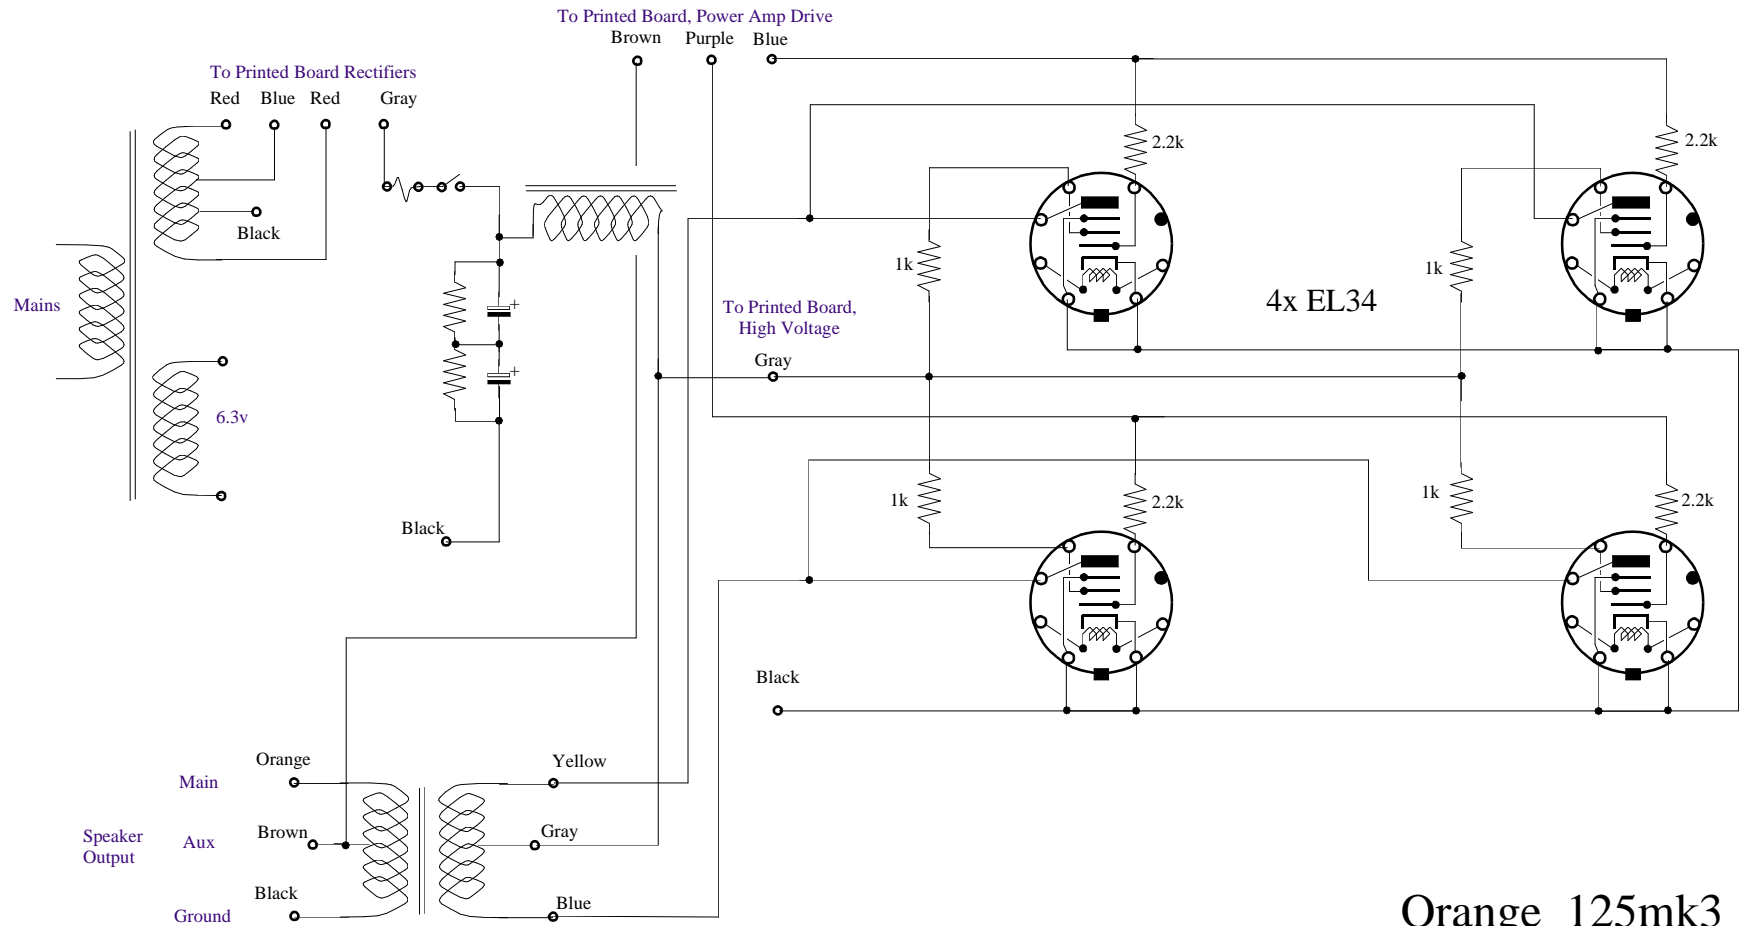

Orange Preamp Section - Channel II

Orange 125mk3
Power Section

Orange 125mk3
Guitar Preamplifier