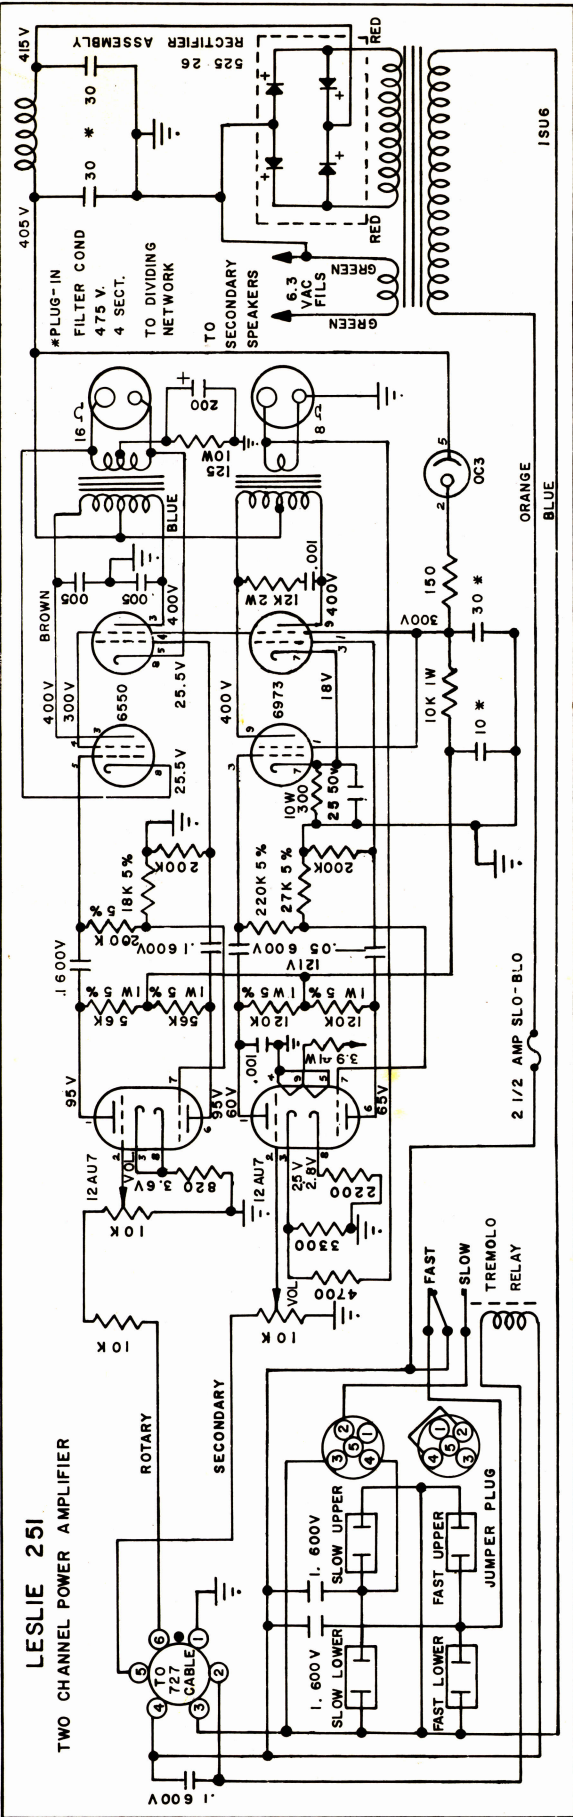

LESLIE 251

TWO CHANNEL POWER AMPLIFIER