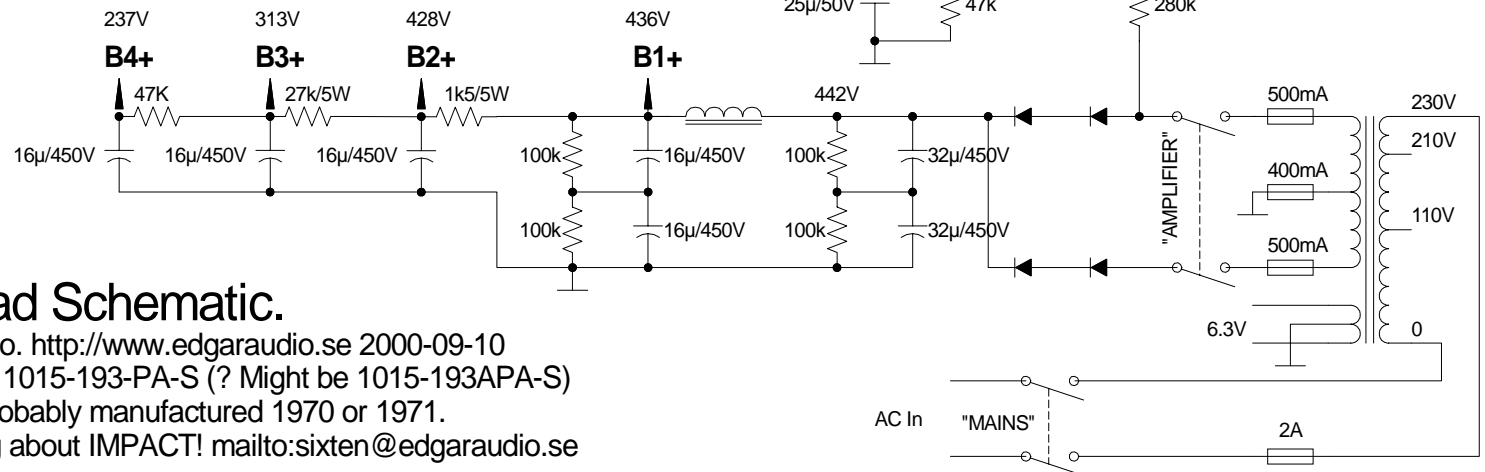

V1 - V3: ECC83/12AX7

V4 - V5: EL34

IMPACT 60W Amp Head Schematic.

Drawn by Sixten Forsén, EDGAR Audio. <http://www.edgaraudio.se> 2000-09-10

All values from amp with serialnumber 1015-193-PA-S (? Might be 1015-193APA-S)

This is an English Bass/Guitar amp, probably manufactured 1970 or 1971.

Please e-mail me if You know anything about IMPACT! <mailto:sixten@edgaraudio.se>