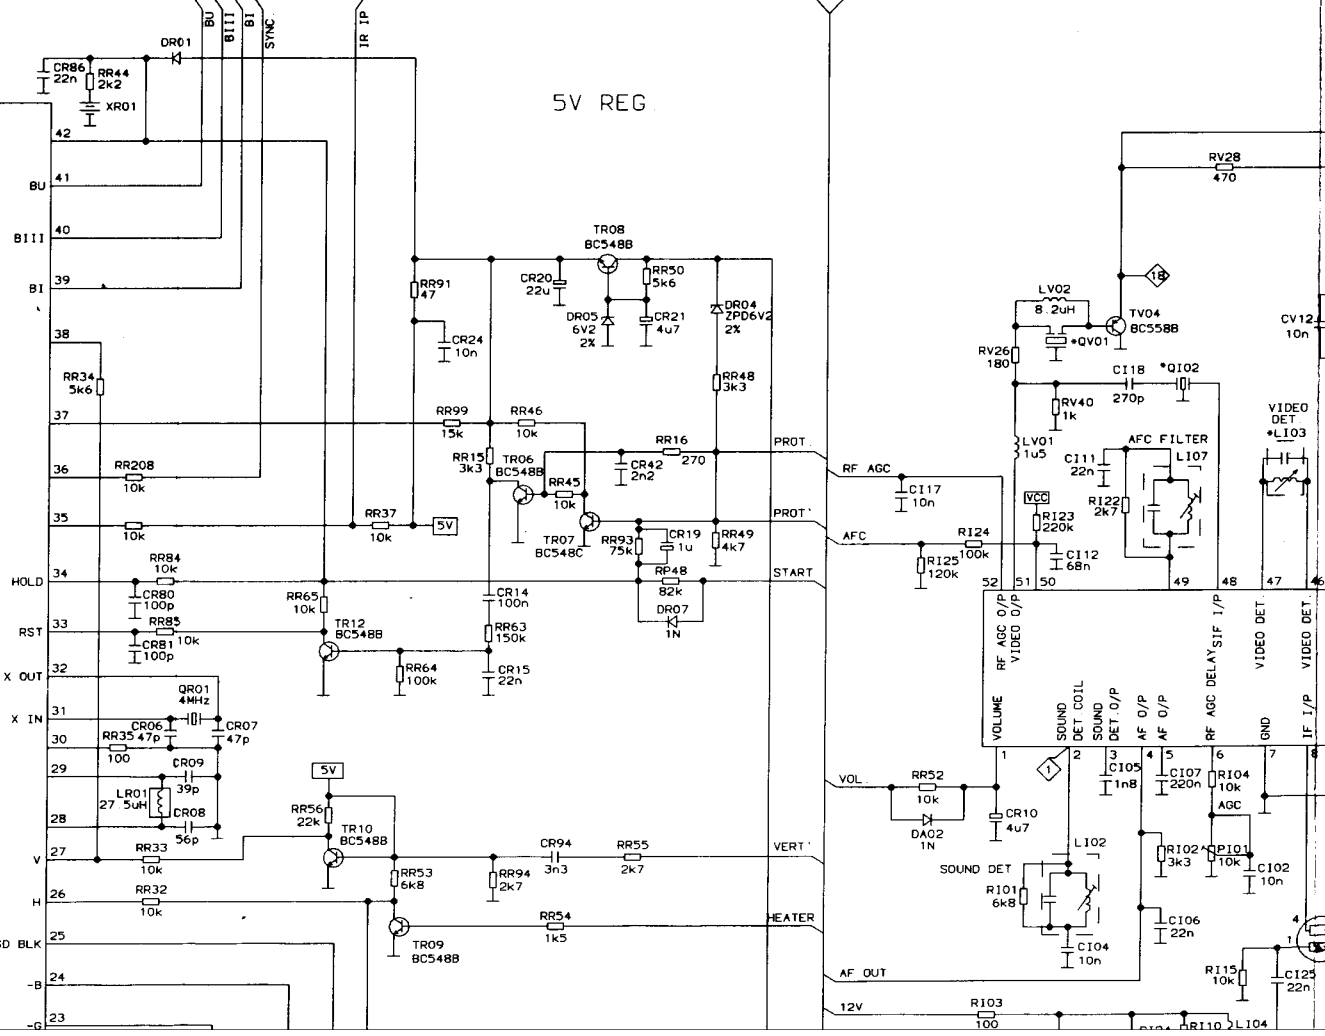

TELEFUNKEN CHASSIS TX80.5

TUNER (MTM-BG-2024)

5V REG

TMP47C834-47C634

STANDBY

NOTES:
 ALL CAPACITANCES ARE IN FARAD, EC=16V
 UNLESS OTHERWISE STATED
 ALL RESISTANCES ARE OHM, 1/4W
 UNLESS OTHERWISE STATED
 DIODE NOT DESIGNATED ALL 1N4148.
 ▭ VOLTAGE SOURCE
 ⚠ SAFETY AND SAFETY RELATED

1204121N

TELEFUNKEN CHASSIS TX80.5

TELEFUNKEN CHASSIS TX80.5