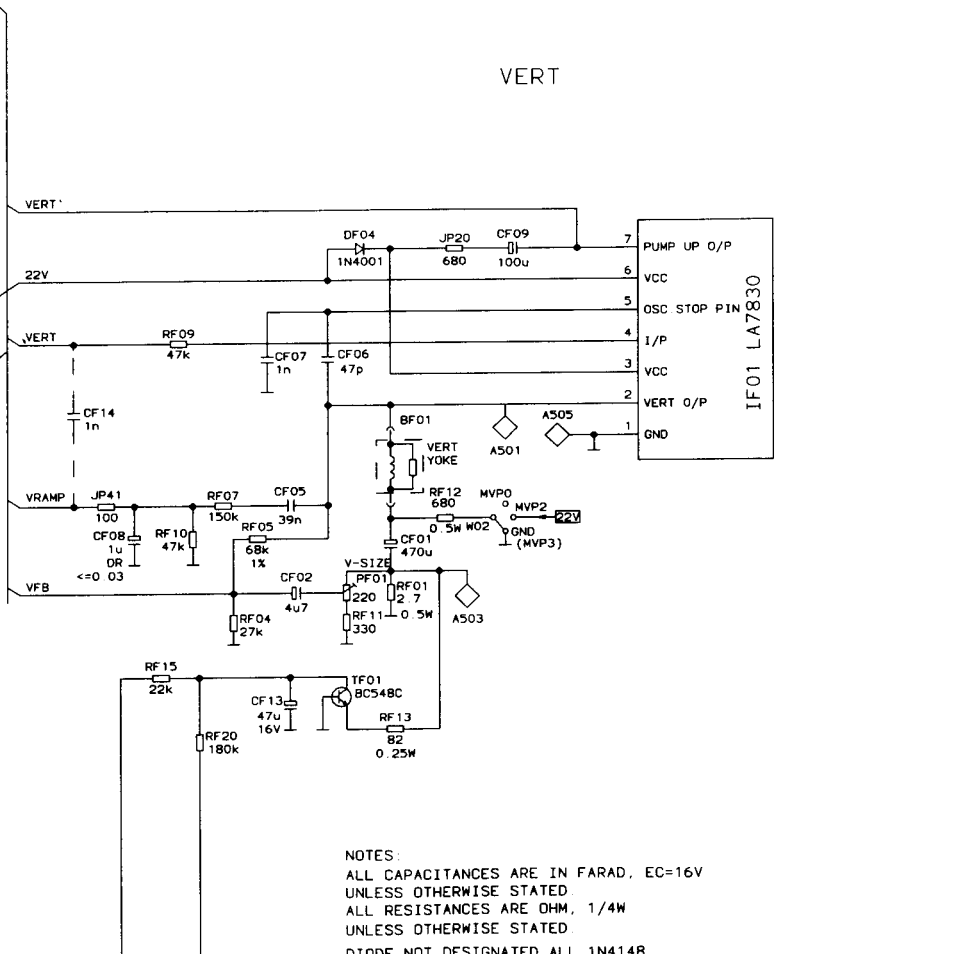

TELEFUNKEN CHASSIS TX80.5

TUNER (MTM-BG-2024)

5V REG

TMP47C834-47C634

STANDBY

NOTES:
 ALL CAPACITANCES ARE IN FARAD, EC=16V
 UNLESS OTHERWISE STATED
 ALL RESISTANCES ARE OHM, 1/4W
 UNLESS OTHERWISE STATED
 DIODE NOT DESIGNATED ALL 1N4148.
 ▭ VOLTAGE SOURCE
 ⚠ SAFETY AND SAFETY RELATED

1204121N

TELEFUNKEN CHASSIS TX80.5

TELEFUNKEN CHASSIS TX80.5