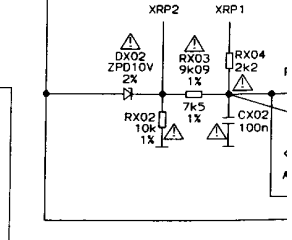

TELEFUNKEN CHASSIS TX80.5

TUNER (MTM-BG-2024)

5V REG

TMP47C834-47C634

STANDBY

NOTES:
 ALL CAPACITANCES ARE IN FARAD, EC=16V
 UNLESS OTHERWISE STATED
 ALL RESISTANCES ARE OHM, 1/4W
 UNLESS OTHERWISE STATED
 DIODE NOT DESIGNATED ALL 1N4148.
 ▭ VOLTAGE SOURCE
 ⚠ SAFETY AND SAFETY RELATED