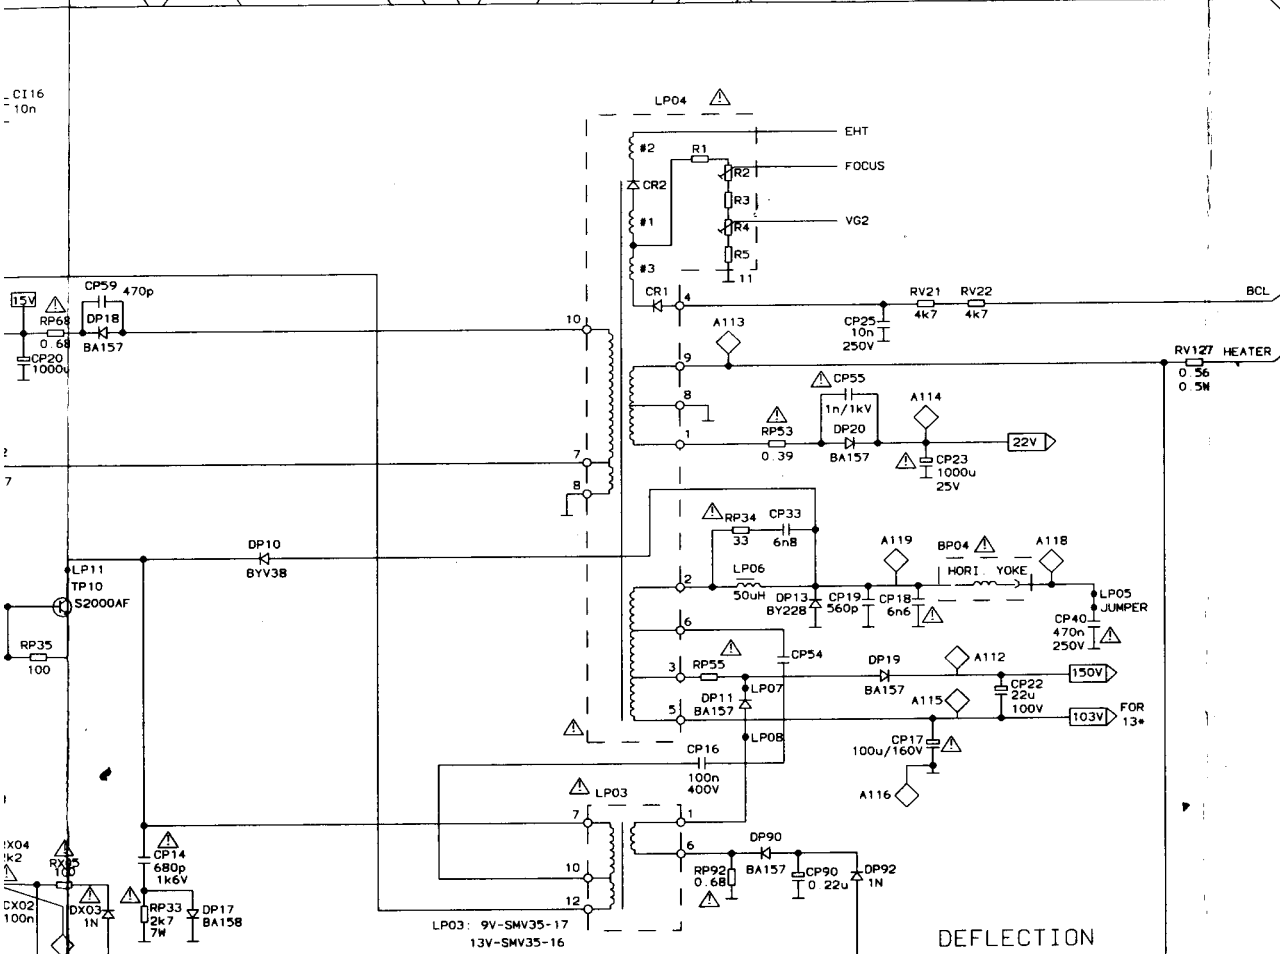

TELEFUNKEN CHASSIS TX80.5

TUNER (MTM-BG-2024)

5V REG

TMP47C834-47C634

STANDBY

NOTES:
 ALL CAPACITANCES ARE IN FARAD, EC=16V
 UNLESS OTHERWISE STATED
 ALL RESISTANCES ARE OHM, 1/4W
 UNLESS OTHERWISE STATED
 DIODE NOT DESIGNATED ALL 1N4148.
 ▭ VOLTAGE SOURCE
 ⚠ SAFETY AND SAFETY RELATED

1204121N

TELEFUNKEN CHASSIS TX80.5

TELEFUNKEN CHASSIS TX80.5