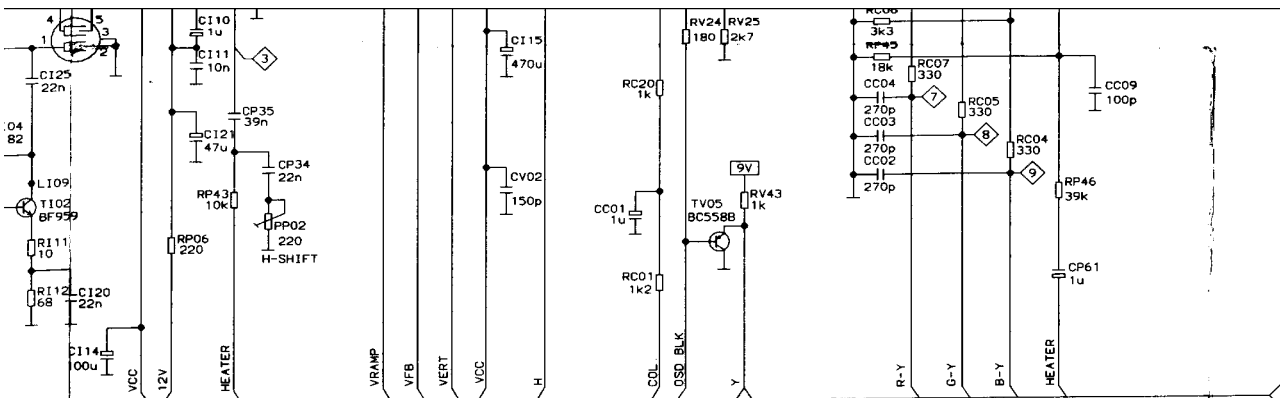

TELEFUNKEN CHASSIS TX80.5

TUNER (MTM-BG-2024)

5V REG

TMP47C834-47C634

STANDBY

NOTES:
 ALL CAPACITANCES ARE IN FARAD, EC=16V
 UNLESS OTHERWISE STATED
 ALL RESISTANCES ARE OHM, 1/4W
 UNLESS OTHERWISE STATED
 DIODE NOT DESIGNATED ALL 1N4148.
 ▭ VOLTAGE SOURCE
 ⚠ SAFETY AND SAFETY RELATED

1204121N

TELEFUNKEN CHASSIS TX80.5

TELEFUNKEN CHASSIS TX80.5