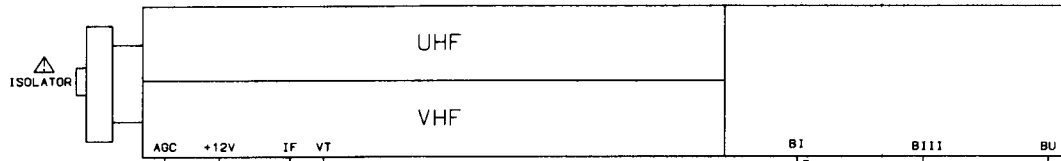

TELEFUNKEN CHASSIS TX80.5

TUNER (MTM-BG-2024)

5V REG

TMP47C834-47C634

STANDBY

NOTES:
 ALL CAPACITANCES ARE IN FARAD, EC=16V
 UNLESS OTHERWISE STATED
 ALL RESISTANCES ARE OHM, 1/4W
 UNLESS OTHERWISE STATED
 DIODE NOT DESIGNATED ALL 1N4148.
 ▭ VOLTAGE SOURCE
 ⚠ SAFETY AND SAFETY RELATED