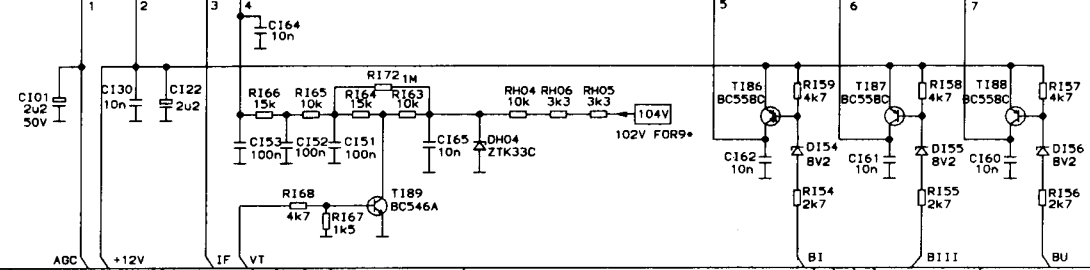

TELEFUNKEN CHASSIS TX80.5

TUNER (MTM-BG-2024)

5V REG

TMP47C834-47C634

STANDBY

NOTES:
 ALL CAPACITANCES ARE IN FARAD, EC=16V
 UNLESS OTHERWISE STATED
 ALL RESISTANCES ARE OHM, 1/4W
 UNLESS OTHERWISE STATED
 DIODE NOT DESIGNATED ALL 1N4148.
 ▭ VOLTAGE SOURCE
 ⚠ SAFETY AND SAFETY RELATED