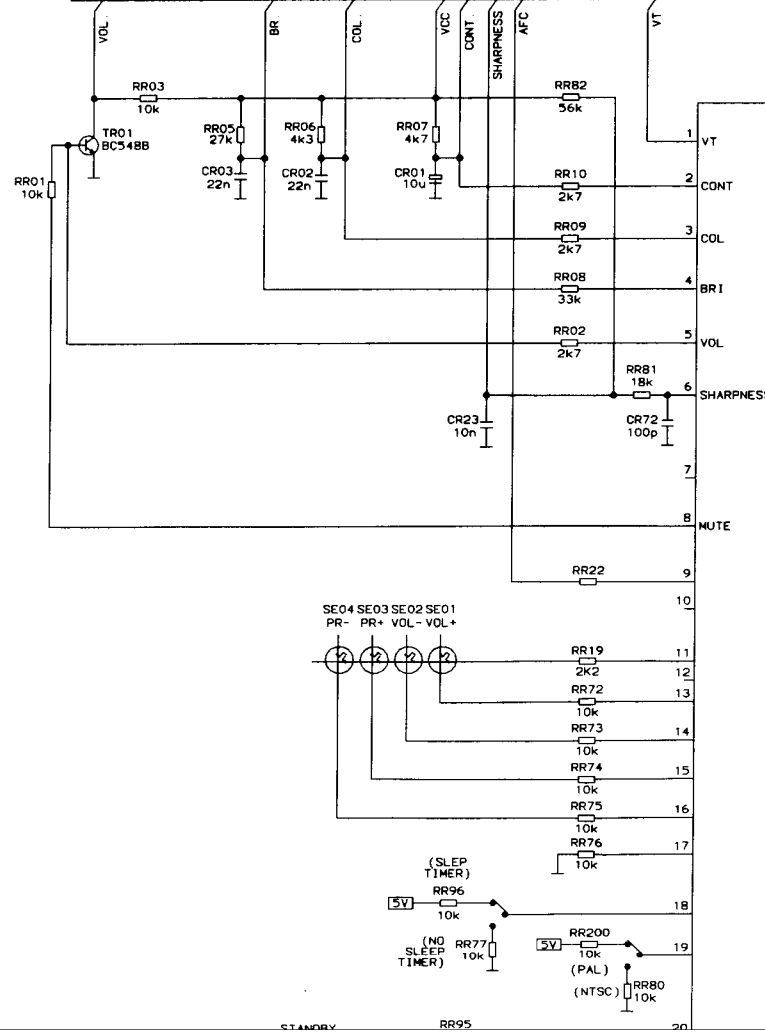

TELEFUNKEN CHASSIS TX80.5

TUNER (MTM-BG-2024)

5V REG

TMP47C834-47C634

STANDBY

NOTES:
 ALL CAPACITANCES ARE IN FARAD, EC=16V
 UNLESS OTHERWISE STATED
 ALL RESISTANCES ARE OHM, 1/4W
 UNLESS OTHERWISE STATED
 DIODE NOT DESIGNATED ALL 1N4148.
 ▭ VOLTAGE SOURCE
 ⚠ SAFETY AND SAFETY RELATED

1204121N

TELEFUNKEN CHASSIS TX80.5

TELEFUNKEN CHASSIS TX80.5