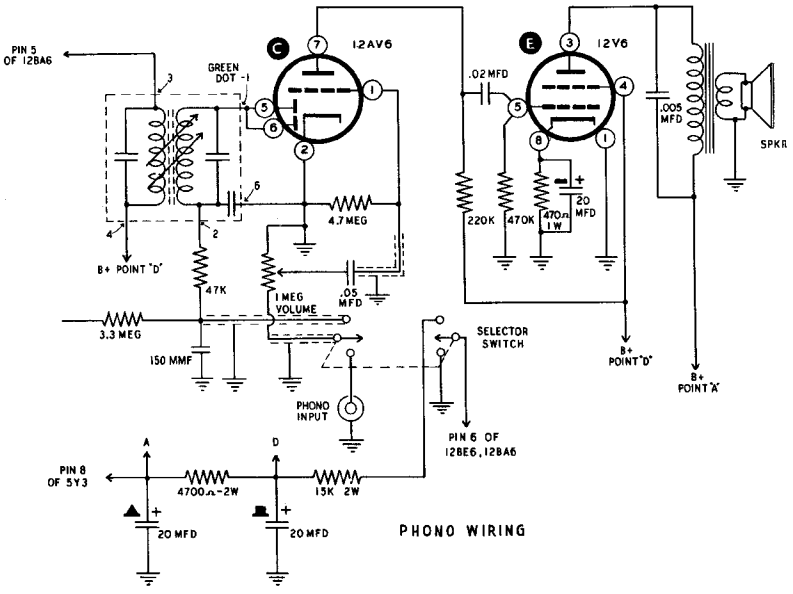

NOTE:
VOLTAGES MEASURED WITH
SELECTOR SWITCH IN
RECEIVER POSITION.

TUNER WIRING

PHONO WIRING

WIRING OF EXPORT TYPE
117/220 VOLT POWER
TRANSFORMERS

These transformers have a dual primary for use on either 110 volts or 220 volts. Wire as shown.