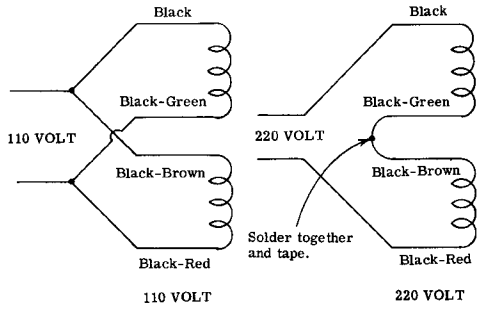

NOTE:
VOLTAGES MEASURED WITH
SELECTOR SWITCH IN
RECEIVER POSITION.

TUNER WIRING

PHONO WIRING

WIRING OF EXPORT TYPE
117/220 VOLT POWER
TRANSFORMERS

These transformers have a dual primary for use on either 110 volts or 220 volts. Wire as shown.