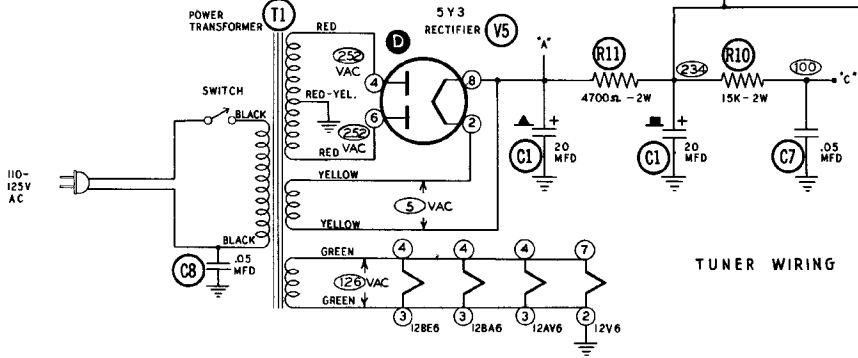

NOTE:
VOLTAGES MEASURED WITH
SELECTOR SWITCH IN
RECEIVER POSITION.

TUNER WIRING

PHONO WIRING

WIRING OF EXPORT TYPE
117/220 VOLT POWER
TRANSFORMERS

These transformers have a dual primary for use on either 110 volts or 220 volts. Wire as shown.

110 VOLT

220 VOLT