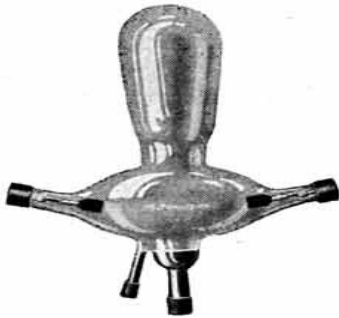

RECTIFIER BULBS AND RENEWALS

The guaranteed average life of the bulb under normal operating conditions is 400 working hours.

30 AMPERES
STYLE NO. 157957

30 AMPERES
STYLE NO. 231580

10 AMPERES
STYLE NO. 222324

5 AMPERES
STYLE NO. 125185

5 AMPERES
STYLE NO. 242127

SPECIFICATIONS AND LIST PRICES

Style No	Description	List Price	ADD FREIGHT		
			Eastern Zone	Central Zone	Western Zone
125185	Bulb for type E outfit, Style No. 152999	\$10 00	\$0 75	\$1 50	\$3 00
125186	Bulb for type E outfit Style No. 154611, 222305 and 7, 220241	11 00	75	1 50	3 00
222324	Bulb for type E outfits Style No. 222306 and 8	11 00	75	1 50	3 00
242127	Bulb for type WI outfit	7 50	20	40	60
222323	Bulb for 15-ampere type W and AT outfit	14 00	75	1 50	3 00
252487	Bulb for 30-ampere type AL outfit	21 00	75	1 50	3 00
231580	Bulb for 30-ampere type W outfit	21 00	75	1 50	3 00
157957	Bulb for 30-ampere type AA, AN, or 20 and 30-ampere type AT outfit	21 00	75	1 50	3 00
114847	Bulb for 50-ampere type AE or 40 and 50-ampere type AT, AL and WL outfit.	37 00	75	1 50	3 00