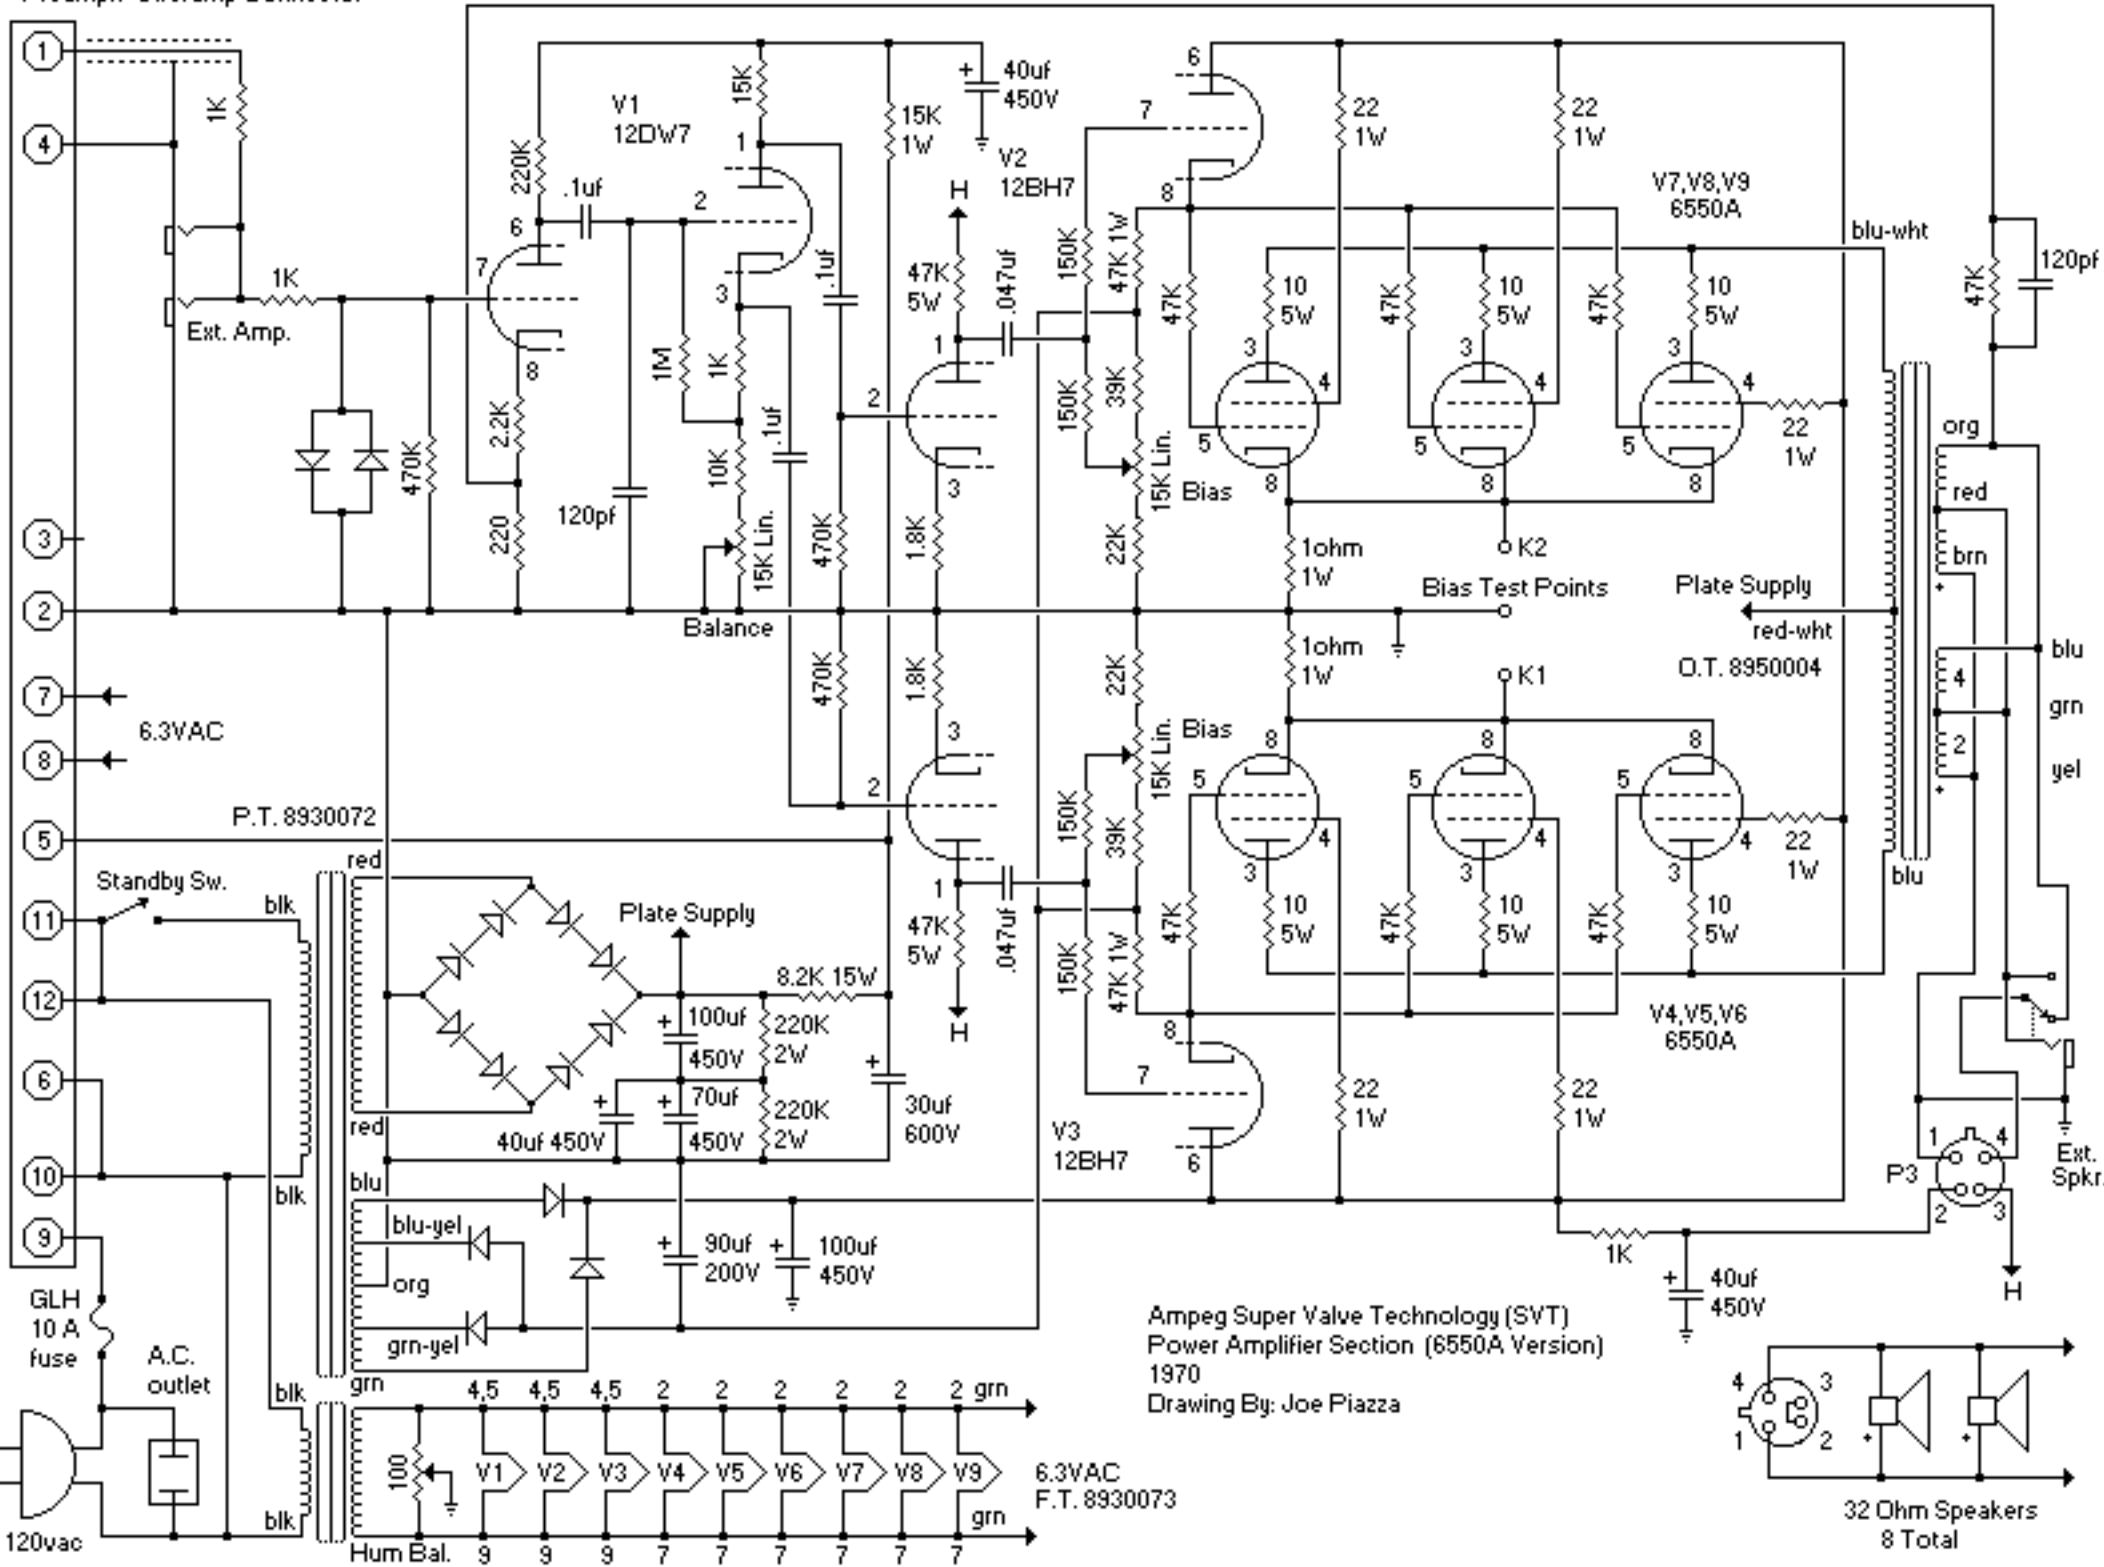

Preamplifier/Poweramp Connector

Ampeg Super Valve Technology (SVT)  
Power Amplifier Section (6550A Version)  
1970  
Drawing By: Joe Piazza

6.3VAC  
F.T. 8930073