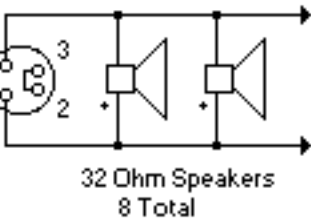

Preamplifier/Poweramp Connector

Ampeg Super Valve Technology (SVT)  
Power Amplifier Section (6550A Version)  
1970  
Drawing By: Joe Piazza

6.3VAC  
F.T. 8930073