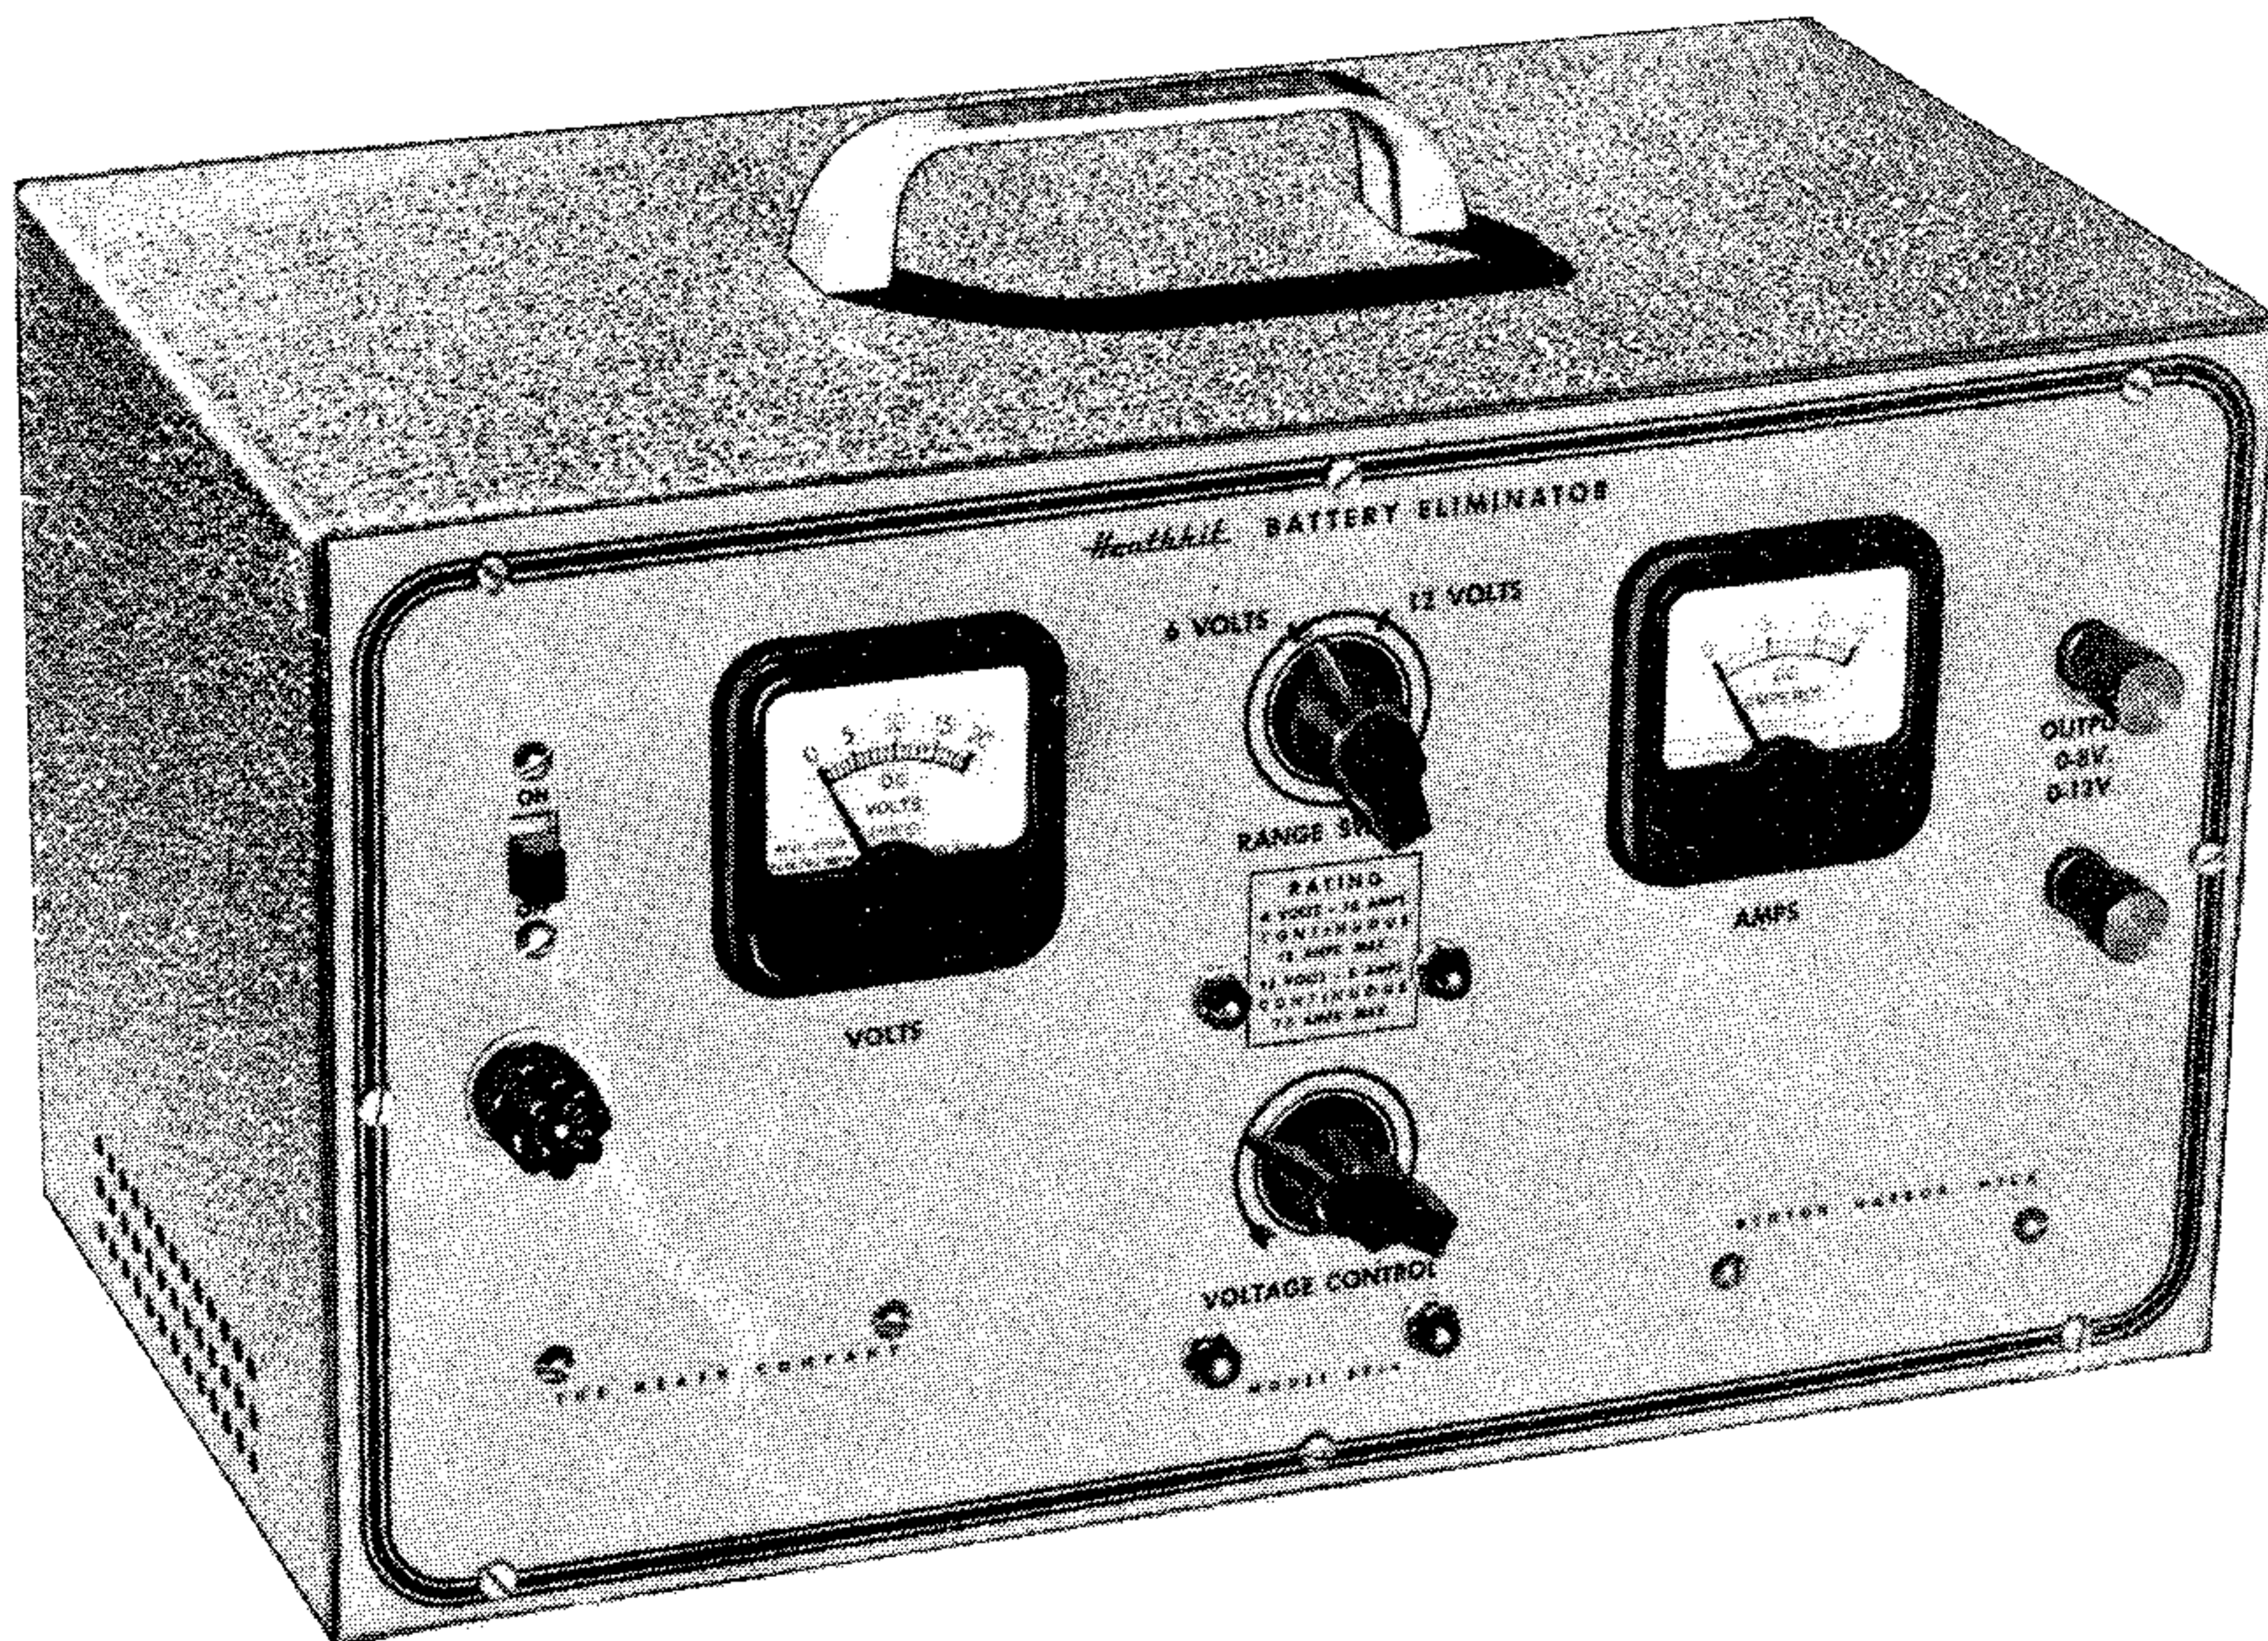

HEATHKIT BATTERY ELIMINATOR

MODEL BE-4

WWW.VINTAGE-RADIO.INFO

SPECIFICATIONS

Continuously variable voltage output	
0-8 volts DC.....	10 amperes continuously 15 amperes maximum intermittent
0-16 volts DC.....	5 amperes continuously 7.5 amperes maximum intermittent
Power Requirements.....	105-125 V., 50-60 cycles AC at 175 watts
Dimensions.....	13 1/4" wide x 7 1/2" deep x 7 1/4" high
Approximate shipping weight.....	22 lbs.